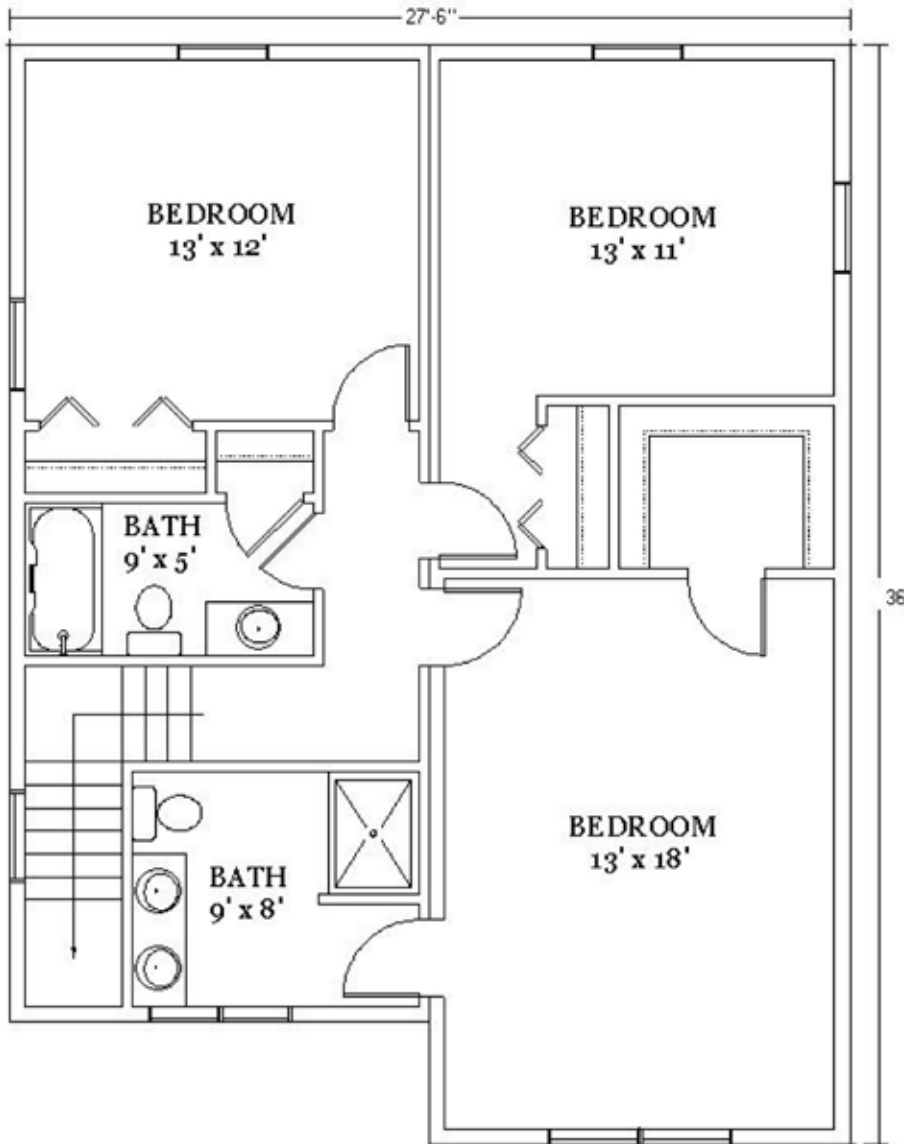

The Bayshore

- 4 Bedrooms
- 2.5 Baths
- Walk in Closets

*These floorplans can be adjusted to fit your lot size

First Floor

Second Floor